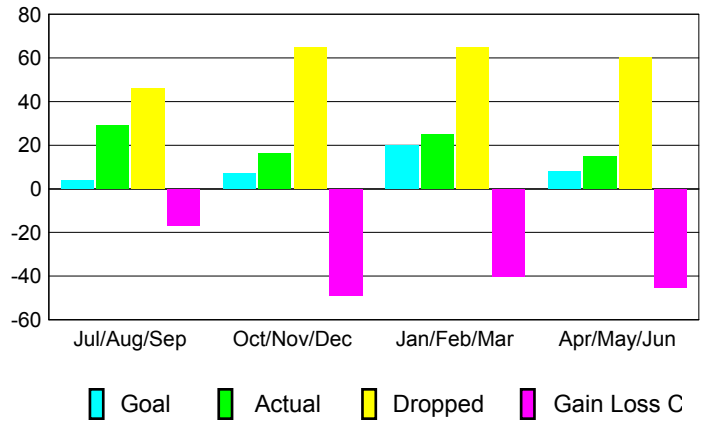

GMT: **John Muller**

Location: **AUSTRALIA**

GMT CA: **7**

CLUBS

Month	New Club Goal	Actual New Clubs	Actual Dropped Clubs	Gain/Loss of Clubs
2012-2013				
Jul/Aug/Sep	0	0	0	0
Oct/Nov/Dec	0	0	0	0
Jan/Feb/Mar	1	0	2	-2
Apr/May/June	0	0	1	-1
Totals	1	0	3	-3

MEMBERSHIP

Month	Net Memb Goal	Actual New Memb	Actual Dropped Memb	Gain/Loss of Memb
2012-2013				
Jul/Aug/Sep	4	29	46	-17
Oct/Nov/Dec	7	16	65	-49
Jan/Feb/Mar	20	25	65	-40
Apr/May/June	8	15	60	-45
Totals	39	85	236	-151

Club Results 2012-2013

Goal, New, Dropped, Gain/Loss

Membership Results 2012-2013

Goal, New, Dropped, Gain/Loss

YTD Status Quo Clubs 2012-2013

Status Quo Clubs Compared to Status Quo Members

Gender Comparison 2012-2013