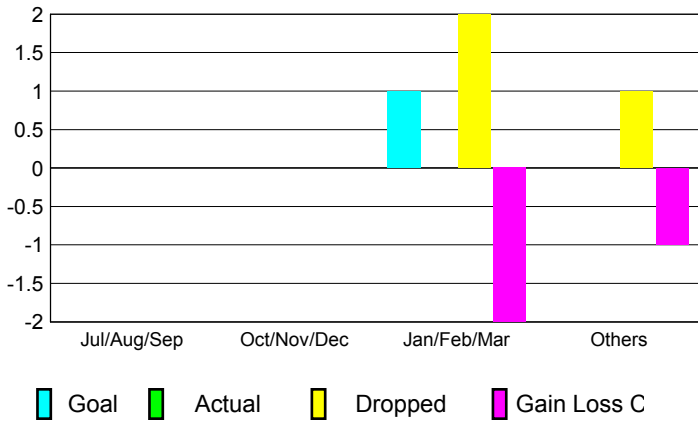

GMT: **John Muller**

Location: **AUSTRALIA**

GMT CA: **7**

CLUBS

Month	New Club Goal	Actual New Clubs	Actual Dropped Clubs	Gain/Loss of Clubs
2012-2013				
Jul/Aug/Sep	0	0	0	0
Oct/Nov/Dec	0	0	0	0
Jan/Feb/Mar	1	0	2	-2
Apr/May/June	0	0	1	-1
Totals	1	0	3	-3

MEMBERSHIP

Month	Net Memb Goal	Actual New Memb	Actual Dropped Memb	Gain/Loss of Memb
2012-2013				
Jul/Aug/Sep	4	29	46	-17
Oct/Nov/Dec	7	16	65	-49
Jan/Feb/Mar	20	25	65	-40
Apr/May/June	8	15	60	-45
Totals	39	85	236	-151

Club Results 2012-2013

Goal, New, Dropped, Gain/Loss

Membership Results 2012-2013

Goal, New, Dropped, Gain/Loss

YTD Status Quo Clubs 2012-2013

Status Quo Clubs Compared to Status Quo Members

Gender Comparison 2012-2013